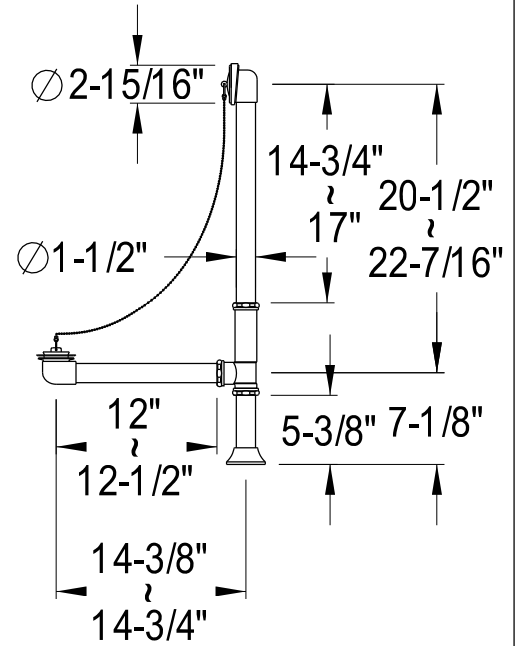

CCK1181,2,5,8AX

Shower Combo

CC2091,2,5,8
Tub Waste & Overflow, 20 Gauge

CC471,2,5,8
Double Offset Bath Supply