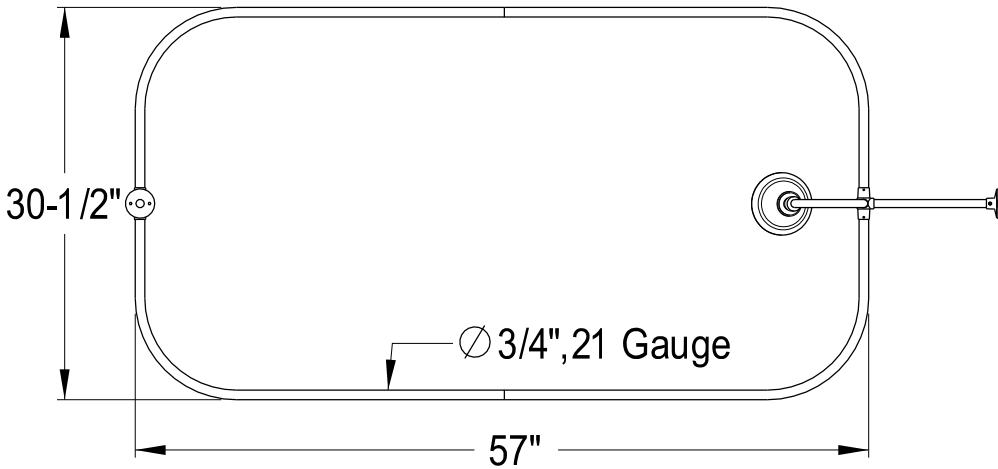

CCK1181,2,5,8AX

Shower Combo

CC2091,2,5,8
Tub Waste & Overflow, 20 Gauge

CC471,2,5,8
Double Offset Bath Supply