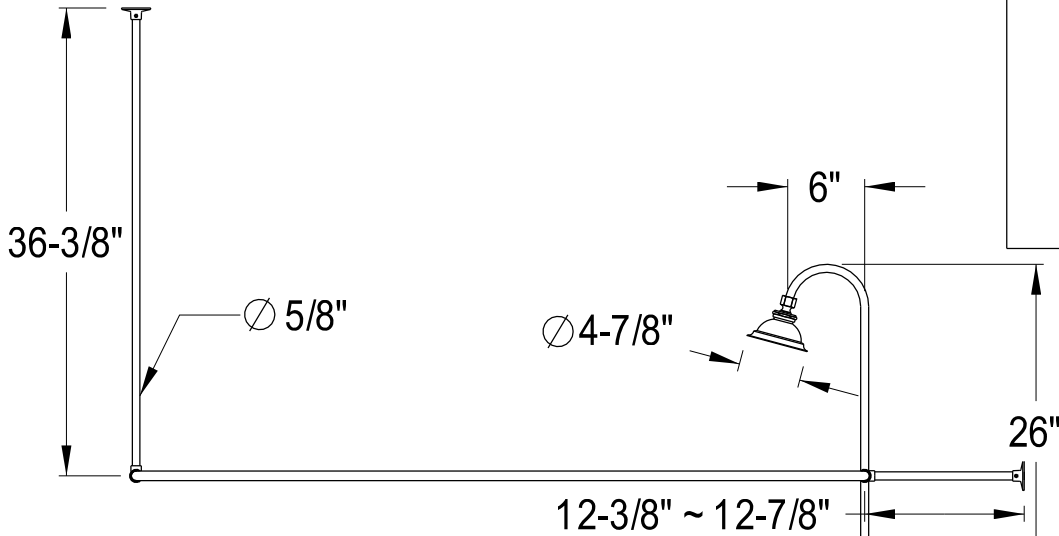

CCK1181,2,5,8AX

Shower Combo

CC2091,2,5,8
Tub Waste & Overflow, 20 Gauge

CC471,2,5,8
Double Offset Bath Supply